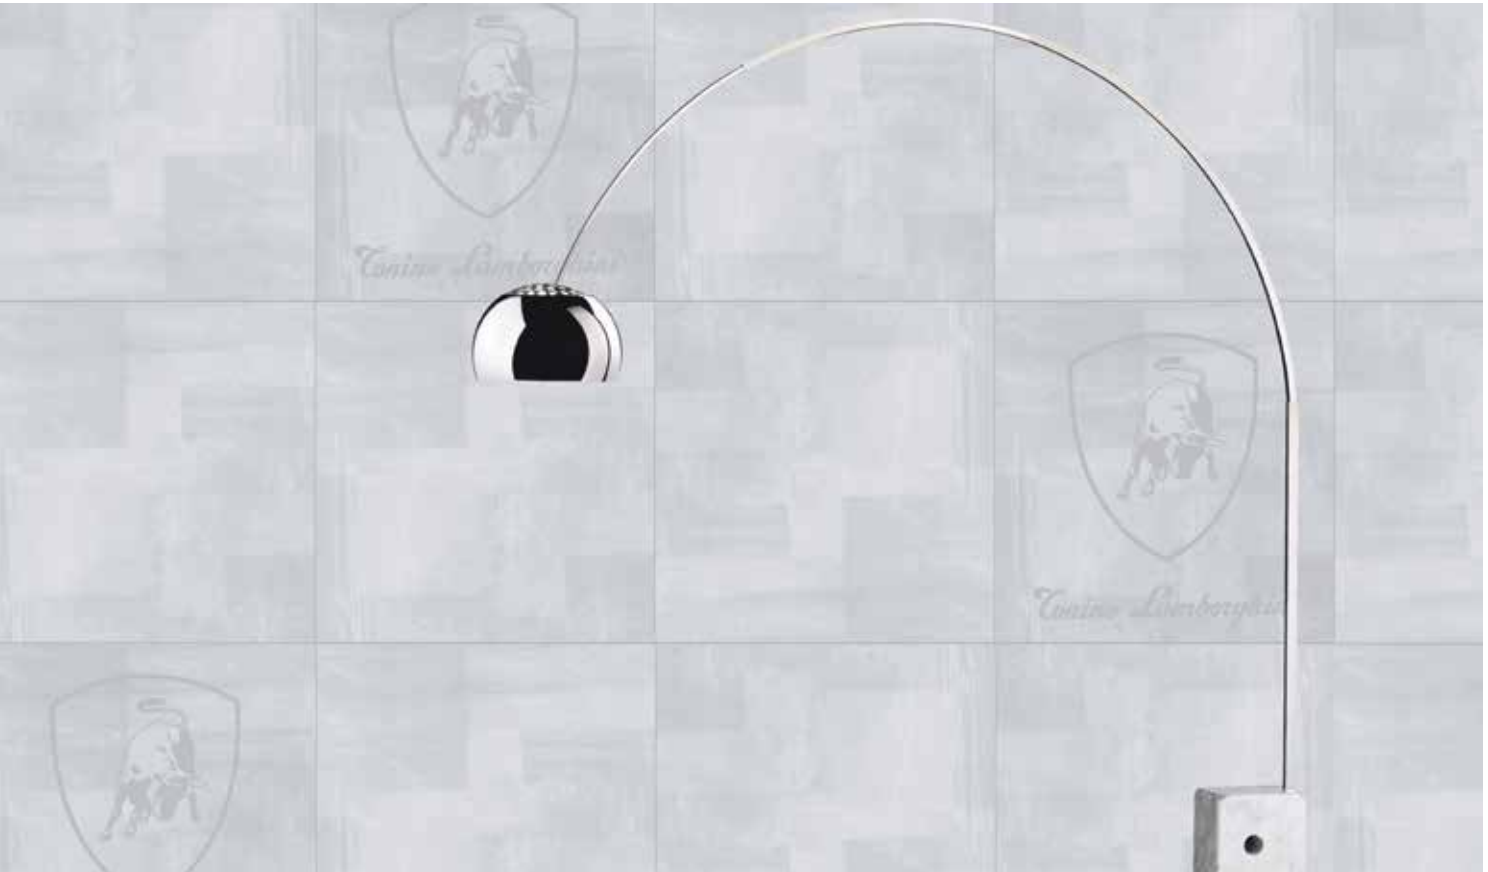

LOGO LASER

- cod. TLPTSV01 Rosso **60x60** (24"x24)
- cod. TLPTSV05 White **60x60** (24"x24)
- cod. TLPTSV03 Silver **60x60** (24"x24)
- cod. TLPTSV01L Rosso Lev. Ret. **60x60** (24"x24)
- cod. TLPTSV05L White Lev. Ret. **60x60** (24"x24)
- cod. TLPTSV03L Silver Lev. Ret. **60x60** (24"x24)
- cod. TLPTSV01R Rosso Ret. **60x60** (24"x24)
- cod. TLPTSV05R White Ret. **60x60** (24"x24)
- cod. TLPTSV03R Silver Ret. **60x60** (24"x24)

25

- cod. TLPTSV01DA Rosso **60x60** (24"x24)
- cod. TLPTSV05DA White **60x60** (24"x24)
- cod. TLPTSV03DA Silver **60x60** (24"x24)
- cod. TLPTSV01DL Rosso Lev. Ret. **60x60** (24"x24)
- cod. TLPTSV05DL White Lev. Ret. **60x60** (24"x24)
- cod. TLPTSV03DL Silver Lev. Ret. **60x60** (24"x24)
- cod. TLPTSV01DR Rosso Ret. **60x60** (24"x24)
- cod. TLPTSV05DR White Ret. **60x60** (24"x24)
- cod. TLPTSV03DR Silver Ret. **60x60** (24"x24)

25